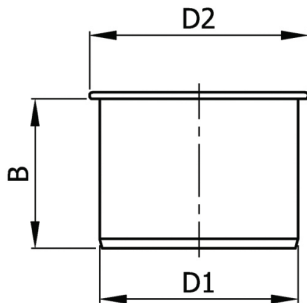

**PUSH-FIT FEMALE THREADED ADAPTER**

SERIES NUMBER	PIPE SIZE NOM.	D1 PIPE O.D.	G	L	WT LBS
JF-2300	1½"X1"	1.7 (42)	1"	5.5 (140)	.81
JF-2302	1½"X1¼"	1.7 (42)	1¼"	5.5 (140)	.68
JF-2306	1½"X1½"	1.7 (42)	1½"	5.5 (140)	.77
JF-2310	2"X1¼"	2.1 (53)	1¼"	5.5 (140)	.86
JF-2312	2"X1½"	2.1 (53)	1½"	5.5 (140)	.75
JF-2314	2"X2"	2.1 (53)	2"	5.5 (140)	1.2

**PUSH-FIT EXPANSION PLUG**

SERIES NUMBER	PIPE SIZE NOM.	D1	D2	WT LBS
JF-2460	1½"	1.7 (43)	1.9 (47)	.18
JF-2462	2"	2.1 (54)	2.3 (58)	.26
JF-2464	3"	2.9 (74)	3.1 (79)	.44
JF-2466	4"	4.1 (105)	4.3 (110)	1.0

**PUSH-FIT BLIND PLUG**

SERIES NUMBER	PIPE SIZE NOM.	D1 PIPE O.D.	D2	B	WT LBS
JF-2480	1½"	1.7 (42)	2.0 (50)	1.2 (30)	.15
JF-2482	2"	2.1 (53)	2.4 (60)	1.5 (38)	.22
JF-2484	3"	2.9 (73)	3.1 (80)	2.2 (55)	.46
JF-2486	4"	4.0 (102)	4.4 (112)	2.8 (70)	1.1
JF-2490	6"	6.3 (159)	6.9 (174)	3.1 (80)	1.9
JF-2492	8"	8.6 (219)	9.4 (239)	4.7 (120)	4.5