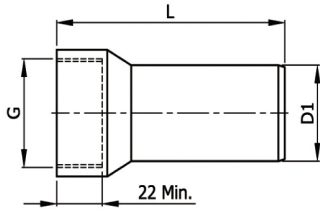

**PUSH-FIT FEMALE THREADED ADAPTER**

SERIES NUMBER	PIPE SIZE NOM.	D1 PIPE O.D.	G	L	WT LBS
JF-2300	1½"X1"	1.7 (42)	1"	5.5 (140)	.81
JF-2302	1½"X1¼"	1.7 (42)	1¼"	5.5 (140)	.68
JF-2306	1½"X1½"	1.7 (42)	1½"	5.5 (140)	.77
JF-2310	2"X1¼"	2.1 (53)	1¼"	5.5 (140)	.86
JF-2312	2"X1½"	2.1 (53)	1½"	5.5 (140)	.75
JF-2314	2"X2"	2.1 (53)	2"	5.5 (140)	1.2

**PUSH-FIT EXPANSION PLUG**

SERIES NUMBER	PIPE SIZE NOM.	D1	D2	WT LBS
JF-2460	1½"	1.7 (43)	1.9 (47)	.18
JF-2462	2"	2.1 (54)	2.3 (58)	.26
JF-2464	3"	2.9 (74)	3.1 (79)	.44
JF-2466	4"	4.1 (105)	4.3 (110)	1.0

**PUSH-FIT BLIND PLUG**

SERIES NUMBER	PIPE SIZE NOM.	D1 PIPE O.D.	D2	B	WT LBS
JF-2480	1½"	1.7 (42)	2.0 (50)	1.2 (30)	.15
JF-2482	2"	2.1 (53)	2.4 (60)	1.5 (38)	.22
JF-2484	3"	2.9 (73)	3.1 (80)	2.2 (55)	.46
JF-2486	4"	4.0 (102)	4.4 (112)	2.8 (70)	1.1
JF-2490	6"	6.3 (159)	6.9 (174)	3.1 (80)	1.9
JF-2492	8"	8.6 (219)	9.4 (239)	4.7 (120)	4.5