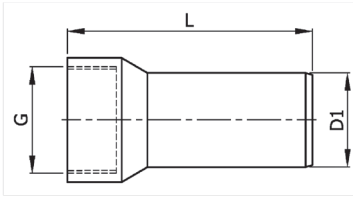

PUSH-FIT FEMALE THREADED ADAPTER

SERIES NUMBER	PIPE SIZE NOM.	D1 PIPE O.D.	G	L	WT LBS
JF-2300	1½"X1"	1.7 (42)	1"	5.5 (140)	.81
JF-2302	1½"X1 ¼"	1.7 (42)	1 ¼"	5.5 (140)	.68
JF-2306	1½"X1 ½"	1.7 (42)	1 ½"	5.5 (140)	.77
JF-2310	2"X1 ¼"	2.1 (53)	1 ¼"	5.5 (140)	.86
JF-2312	2"X1 ½"	2.1 (53)	1 ½"	5.5 (140)	.75
JF-2314	2"X2"	2.1 (53)	2"	5.5 (140)	1.2

PUSH-FIT EXPANSION PLUG

SERIES NUMBER	PIPE SIZE NOM.	D1	D2	WT LBS
JF-2460	1½	1.7 (43)	1.9 (47)	.18
JF-2462	2	2.1 (54)	2.3 (58)	.26
JF-2464	3	2.9 (74)	3.1 (79)	.44
JF-2466	4	4.1 (105)	4.3 (110)	1.0

PUSH-FIT BLIND PLUG

SERIES NUMBER	PIPE SIZE NOM.	D1 PIPE O.D.	D2	B	WT LBS
JF-2480	1½	1.7 (42)	2.0 (50)	1.2 (30)	.15
JF-2482	2	2.1 (53)	2.4 (60)	1.5 (38)	.22
JF-2484	3	2.9 (73)	3.1 (80)	2.2 (55)	.46
JF-2486	4	4.0 (102)	4.4 (112)	2.8 (70)	1.1
JF-2490	6	6.3 (159)	6.9 (174)	3.1 (80)	1.9
JF-2492	8	8.6 (219)	9.4 (239)	4.7 (120)	4.5

All dimensions in inches with millimeters in parentheses unless noted. 5" material available upon request.

www.josam.com