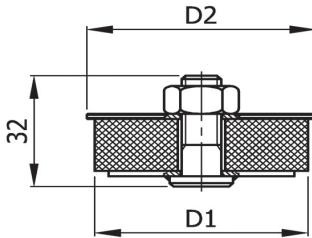

PUSH-FIT FEMALE THREADED ADAPTER

SERIES NUMBER	PIPE SIZE NOM.	D1 PIPE O.D.	G	L	WT LBS
JF-2300	1½"X1"	1.7 (42)	1"	5.5 (140)	.81
JF-2302	1½"X1 ¼"	1.7 (42)	1 ¼"	5.5 (140)	.68
JF-2306	1½"X1 ½"	1.7 (42)	1 ½"	5.5 (140)	.77
JF-2310	2"X1 ¼"	2.1 (53)	1 ¼"	5.5 (140)	.86
JF-2312	2"X1 ½"	2.1 (53)	1 ½"	5.5 (140)	.75
JF-2314	2"X2"	2.1 (53)	2"	5.5 (140)	1.2

PUSH-FIT EXPANSION PLUG

SERIES NUMBER	PIPE SIZE NOM.	D1	D2	WT LBS
JF-2460	1½	1.7 (43)	1.9 (47)	.18
JF-2462	2	2.1 (54)	2.3 (58)	.26
JF-2464	3	2.9 (74)	3.1 (79)	.44
JF-2466	4	4.1 (105)	4.3 (110)	1.0

PUSH-FIT BLIND PLUG

SERIES NUMBER	PIPE SIZE NOM.	D1 PIPE O.D.	D2	B	WT LBS
JF-2480	1½	1.7 (42)	2.0 (50)	1.2 (30)	.15
JF-2482	2	2.1 (53)	2.4 (60)	1.5 (38)	.22
JF-2484	3	2.9 (73)	3.1 (80)	2.2 (55)	.46
JF-2486	4	4.0 (102)	4.4 (112)	2.8 (70)	1.1
JF-2490	6	6.3 (159)	6.9 (174)	3.1 (80)	1.9
JF-2492	8	8.6 (219)	9.4 (239)	4.7 (120)	4.5

All dimensions in inches with millimeters in parentheses unless noted. 5" material available upon request.

www.josam.com