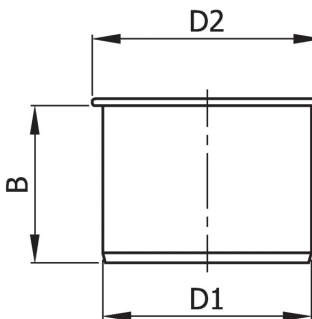

PUSH-FIT FEMALE THREADED ADAPTER

SERIES NUMBER	PIPE SIZE NOM.	D1 PIPE O.D.	G	L	WT LBS
JF-2300	1½"X1"	1.7 (42)	1"	5.5 (140)	.81
JF-2302	1½"X1 ¼"	1.7 (42)	1 ¼"	5.5 (140)	.68
JF-2306	1½"X1 ½"	1.7 (42)	1 ½"	5.5 (140)	.77
JF-2310	2"X1 ¼"	2.1 (53)	1 ¼"	5.5 (140)	.86
JF-2312	2"X1 ½"	2.1 (53)	1 ½"	5.5 (140)	.75
JF-2314	2"X2"	2.1 (53)	2"	5.5 (140)	1.2

PUSH-FIT EXPANSION PLUG

SERIES NUMBER	PIPE SIZE NOM.	D1	D2	WT LBS
JF-2460	1½	1.7 (43)	1.9 (47)	.18
JF-2462	2	2.1 (54)	2.3 (58)	.26
JF-2464	3	2.9 (74)	3.1 (79)	.44
JF-2466	4	4.1 (105)	4.3 (110)	1.0

PUSH-FIT BLIND PLUG

SERIES NUMBER	PIPE SIZE NOM.	D1 PIPE O.D.	D2	B	WT LBS
JF-2480	1½	1.7 (42)	2.0 (50)	1.2 (30)	.15
JF-2482	2	2.1 (53)	2.4 (60)	1.5 (38)	.22
JF-2484	3	2.9 (73)	3.1 (80)	2.2 (55)	.46
JF-2486	4	4.0 (102)	4.4 (112)	2.8 (70)	1.1
JF-2490	6	6.3 (159)	6.9 (174)	3.1 (80)	1.9
JF-2492	8	8.6 (219)	9.4 (239)	4.7 (120)	4.5

All dimensions in inches with millimeters in parentheses unless noted. 5" material available upon request.

www.josam.com