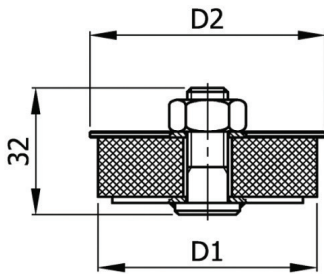

**PUSH-FIT FEMALE THREADED ADAPTER**

SERIES NUMBER	PIPE SIZE NOM.	D1 PIPE O.D.	G	L	WT LBS
JF-2300	1½"X1"	1.7 (42)	1"	5.5 (140)	.81
JF-2302	1½"X1¼"	1.7 (42)	1¼"	5.5 (140)	.68
JF-2306	1½"X1½"	1.7 (42)	1½"	5.5 (140)	.77
JF-2310	2"X1¼"	2.1 (53)	1¼"	5.5 (140)	.86
JF-2312	2"X1½"	2.1 (53)	1½"	5.5 (140)	.75
JF-2314	2"X2"	2.1 (53)	2"	5.5 (140)	1.2

**PUSH-FIT EXPANSION PLUG**

SERIES NUMBER	PIPE SIZE NOM.	D1	D2	WT LBS
JF-2460	1½"	1.7 (43)	1.9 (47)	.18
JF-2462	2"	2.1 (54)	2.3 (58)	.26
JF-2464	3"	2.9 (74)	3.1 (79)	.44
JF-2466	4"	4.1 (105)	4.3 (110)	1.0

**PUSH-FIT BLIND PLUG**

SERIES NUMBER	PIPE SIZE NOM.	D1 PIPE O.D.	D2	B	WT LBS
JF-2480	1½"	1.7 (42)	2.0 (50)	1.2 (30)	.15
JF-2482	2"	2.1 (53)	2.4 (60)	1.5 (38)	.22
JF-2484	3"	2.9 (73)	3.1 (80)	2.2 (55)	.46
JF-2486	4"	4.0 (102)	4.4 (112)	2.8 (70)	1.1
JF-2490	6"	6.3 (159)	6.9 (174)	3.1 (80)	1.9
JF-2492	8"	8.6 (219)	9.4 (239)	4.7 (120)	4.5