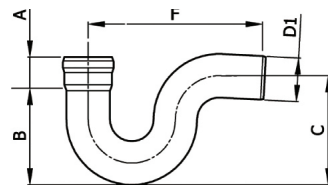

PUSH-FIT P-TRAP

SERIES NUMBER	PIPE SIZE NOM.	D1 PIPE O.D.	A - MIN INSERT DEPTH	B	C	F	WT LBS
JF-2506	1½"	1.7 (42)	1.2 (30)	3.0 (76)	4.1 (105)	6.8 (172)	1.0
JF-2508	2"	2.1 (53)	1.5 (38)	3.6 (92)	5.2 (133)	8.3 (212)	1.2
JF-2510	3"	2.9 (73)	2.2 (55)	4.7 (120)	7.2 (183)	11.3 (288)	2.7
JF-2512	4"	4.0 (102)	2.8 (70)	6.3 (161)	10.2 (260)	15.4 (390)	5.0
JF-2514	6"	6.3 (159)	3.1 (80)	9.2 (235)	15.6 (398)	22.0 (558)	11.2

**-CO option (P-Trap with Cleanout available upon request)

PUSH-FIT DOUBLE COUPLING

SERIES NUMBER	PIPE SIZE NOM.	D1 PIPE O.D.	A - MIN INSERT DEPTH	L	WT LBS
JF-6499	1½"	1.7 (42)	1.2 (30)	3.3 (84)	.26
JF-6500	2"	2.1 (53)	1.5 (38)	3.7 (94)	.46
JF-6501	3"	2.9 (73)	2.2 (55)	5.3 (135)	.73
JF-6502	4"	4.0 (102)	2.8 (70)	7.1 (180)	1.3
JF-6504	6"	6.3 (159)	3.1 (80)	7.9 (200)	4.1
JF-6505	8"	8.6 (219)	4.7 (120)	11.4 (290)	7.2

PUSH-FIT SLIP COUPLING

SERIES NUMBER	PIPE SIZE NOM.	D1 PIPE O.D.	L	WT LBS
JF-6550	1½"	1.7 (42)	5.6 (142)	.40
JF-6552	2"	2.1 (53)	6.9 (176)	.62
JF-6554	3"	2.9 (73)	10.0 (255)	.57
JF-6556	4"	4.0 (102)	13.1 (334)	2.4
JF-6560	6"	6.3 (159)	18.6 (473)	5.5
JF-6562	8"	8.6 (219)	26.5 (673)	12.0