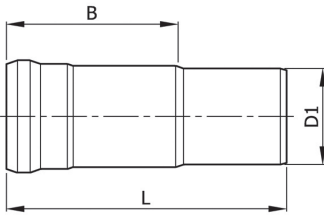

PUSH-FIT LONG EXPANSION SOCKET

SERIES NUMBER	PIPE SIZE NOM.	D1 PIPE O.D.	B	L	WT LBS
JF-6570	1-1/2"	1.7 (42)	2.8 (70)	4.7 (120)	.31
JF-6572	2"	2.1 (53)	3.7 (95)	6.1 (155)	.51
JF-6574	3"	2.9 (73)	5.5 (140)	8.1 (205)	1.1
JF-6576	4"	4.0 (102)	5.9 (150)	9.4 (240)	2.1
JF-6580	6"	6.3 (159)	6.7 (170)	11.2 (285)	3.3
JF-6582	8"	8.6 (219)	9.8 (250)	15.7 (400)	10.6

PUSH-FIT 150# FEMALE FLANGE ADAPTER

SERIES NUMBER	PIPE SIZE NOM.	D1 PIPE O.D.	D2	D3	D4	A - MIN INSERT DEPTH	L	L1	WT LBS
JF-9000	1-1/2"	1.7 (42)	3.9 (98)	.63 (16)	5.0 (127)	1.2 (30)	2.8 (71)	.69 (18)	4.2
JF-9002	2"	2.1 (53)	4.7 (121)	.75 (19)	6.0 (152)	1.5 (38)	3.1 (80)	.75 (19)	5.1
JF-9004	3"	2.9 (73)	5.5 (140)	.75 (19)	7.0 (178)	2.2 (55)	4.0 (101)	.87 (22)	7.9
JF-9006	4"	4.0 (102)	7.5 (191)	.75 (19)	9.0 (229)	2.8 (70)	4.6 (118)	.94 (24)	13.2
JF-9010	6"	6.3 (159)	9.5 (241)	.87 (22)	11.0 (279)	3.1 (80)	5.2 (131)	1.0 (25)	19.8
JF-9012	8"	8.6 (219)	11.8 (299)	.87 (22)	13.5 (343)	4.7 (120)	6.9 (175)	1.1 (29)	29.7

PUSH-FIT 150# MALE FLANGE ADAPTER

SERIES NUMBER	PIPE SIZE NOM.	D1 PIPE O.D.	D2	D3	D4	L	L1	WT LBS
JF-9016	1-1/2"	1.7 (42)	3.9 (98)	.63 (16)	5.0 (127)	2.5 (65)	.69 (18)	4.2
JF-9018	2"	2.1 (53)	4.7 (121)	.75 (19)	6.0 (152)	3.0 (76)	.75 (19)	5.1
JF-9020	3"	2.9 (73)	5.5 (140)	.75 (19)	7.0 (178)	3.9 (99)	.87 (22)	7.9
JF-9022	4"	4.0 (102)	7.5 (191)	.75 (19)	9.0 (229)	5.2 (131)	.94 (24)	13.2
JF-9026	6"	6.3 (159)	9.5 (241)	.87 (22)	11.0 (279)	6.8 (173)	1.0 (25)	19.8
JF-9028	8"	8.6 (219)	11.8 (299)	.87 (22)	13.5 (343)	8.1 (206)	1.1 (29)	29.7

All dimensions in inches with millimeters in parentheses unless noted. 5" material available upon request.

www.josam.com