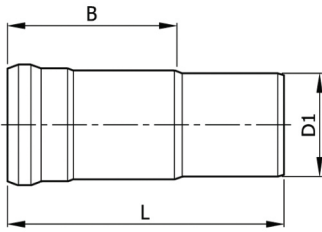

### PUSH-FIT LONG EXPANSION SOCKET

SERIES NUMBER	PIPE SIZE NOM.	D1 PIPE O.D.	B	L	WT LBS
JF-6570	1½"	1.7 (42)	2.8 (70)	4.7 (120)	.31
JF-6572	2"	2.1 (53)	3.7 (95)	6.1 (155)	.51
JF-6574	3"	2.9 (73)	5.5 (140)	8.1 (205)	1.1
JF-6576	4"	4.0 (102)	5.9 (150)	9.4 (240)	2.1
JF-6580	6"	6.3 (159)	6.7 (170)	11.2 (285)	3.3
JF-6582	8"	8.6 (219)	9.8 (250)	15.7 (400)	10.6

### PUSH-FIT 150# FEMALE FLANGE ADAPTER

SERIES NUMBER	PIPE SIZE NOM.	D1 PIPE O.D.	D2	D3	D4	A - MIN INSERT DEPTH	L	L1	WT LBS
JF-9000	1½"	1.7 (42)	3.9 (98)	.63 (16)	5.0 (127)	1.2 (30)	2.8 (71)	.69 (18)	4.2
JF-9002	2"	2.1 (53)	4.7 (121)	.75 (19)	6.0 (152)	1.5 (38)	3.1 (80)	.75 (19)	5.1
JF-9005	3"	2.9 (73)	6.0 (152)	.75 (19)	7.5 (191)	2.2 (55)	4.0 (101)	.87 (22)	7.9
JF-9006	4"	4.0 (102)	7.5 (191)	.75 (19)	9.0 (229)	2.8 (70)	4.6 (118)	.94 (24)	13.2
JF-9010	6"	6.3 (159)	9.5 (241)	.87 (22)	11.0 (279)	3.1 (80)	5.2 (131)	1.0 (25)	19.8
JF-9012	8"	8.6 (219)	11.8 (299)	.87 (22)	13.5 (343)	4.7 (120)	6.9 (175)	1.1 (29)	29.7

### PUSH-FIT 150# MALE FLANGE ADAPTER

SERIES NUMBER	PIPE SIZE NOM.	D1 PIPE O.D.	D2	D3	D4	L	L1	WT LBS
JF-9016	1½"	1.7 (42)	3.9 (98)	.63 (16)	5.0 (127)	2.5 (65)	.69 (18)	4.2
JF-9018	2"	2.1 (53)	4.7 (121)	.75 (19)	6.0 (152)	3.0 (76)	.75 (19)	5.1
JF-9021	3"	2.9 (73)	6.0 (152)	.75 (19)	7.5 (191)	3.9 (99)	.87 (22)	7.9
JF-9022	4"	4.0 (102)	7.5 (191)	.75 (19)	9.0 (229)	5.2 (131)	.94 (24)	13.2
JF-9026	6"	6.3 (159)	9.5 (241)	.87 (22)	11.0 (279)	6.8 (173)	1.0 (25)	19.8
JF-9028	8"	8.6 (219)	11.8 (299)	.87 (22)	13.5 (343)	8.1 (206)	1.1 (29)	29.7