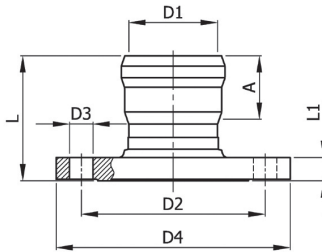

PUSH-FIT LONG EXPANSION SOCKET

SERIES NUMBER	PIPE SIZE NOM.	D1 PIPE O.D.	B	L	WT LBS
JF-6570	1-1/2"	1.7 (42)	2.8 (70)	4.7 (120)	.31
JF-6572	2"	2.1 (53)	3.7 (95)	6.1 (155)	.51
JF-6574	3"	2.9 (73)	5.5 (140)	8.1 (205)	1.1
JF-6576	4"	4.0 (102)	5.9 (150)	9.4 (240)	2.1
JF-6580	6"	6.3 (159)	6.7 (170)	11.2 (285)	3.3
JF-6582	8"	8.6 (219)	9.8 (250)	15.7 (400)	10.6

PUSH-FIT 150# FEMALE FLANGE ADAPTER

SERIES NUMBER	PIPE SIZE NOM.	D1 PIPE O.D.	D2	D3	D4	A - MIN INSERT DEPTH	L	L1	WT LBS
JF-9000	1-1/2"	1.7 (42)	3.9 (98)	.63 (16)	5.0 (127)	1.2 (30)	2.8 (71)	.69 (18)	4.2
JF-9002	2"	2.1 (53)	4.7 (121)	.75 (19)	6.0 (152)	1.5 (38)	3.1 (80)	.75 (19)	5.1
JF-9004	3"	2.9 (73)	5.5 (140)	.75 (19)	7.0 (178)	2.2 (55)	4.0 (101)	.87 (22)	7.9
JF-9006	4"	4.0 (102)	7.5 (191)	.75 (19)	9.0 (229)	2.8 (70)	4.6 (118)	.94 (24)	13.2
JF-9010	6"	6.3 (159)	9.5 (241)	.87 (22)	11.0 (279)	3.1 (80)	5.2 (131)	1.0 (25)	19.8
JF-9012	8"	8.6 (219)	11.8 (299)	.87 (22)	13.5 (343)	4.7 (120)	6.9 (175)	1.1 (29)	29.7

PUSH-FIT 150# MALE FLANGE ADAPTER

SERIES NUMBER	PIPE SIZE NOM.	D1 PIPE O.D.	D2	D3	D4	L	L1	WT LBS
JF-9016	1-1/2"	1.7 (42)	3.9 (98)	.63 (16)	5.0 (127)	2.5 (65)	.69 (18)	4.2
JF-9018	2"	2.1 (53)	4.7 (121)	.75 (19)	6.0 (152)	3.0 (76)	.75 (19)	5.1
JF-9020	3"	2.9 (73)	5.5 (140)	.75 (19)	7.0 (178)	3.9 (99)	.87 (22)	7.9
JF-9022	4"	4.0 (102)	7.5 (191)	.75 (19)	9.0 (229)	5.2 (131)	.94 (24)	13.2
JF-9026	6"	6.3 (159)	9.5 (241)	.87 (22)	11.0 (279)	6.8 (173)	1.0 (25)	19.8
JF-9028	8"	8.6 (219)	11.8 (299)	.87 (22)	13.5 (343)	8.1 (206)	1.1 (29)	29.7

All dimensions in inches with millimeters in parentheses unless noted. 5" material available upon request.

www.josam.com