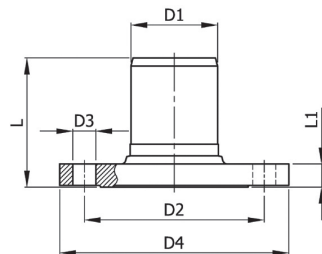

PUSH-FIT LONG EXPANSION SOCKET

SERIES NUMBER	PIPE SIZE NOM.	D1 PIPE O.D.	B	L	WT LBS
JF-6570	1-1/2"	1.7 (42)	2.8 (70)	4.7 (120)	.31
JF-6572	2"	2.1 (53)	3.7 (95)	6.1 (155)	.51
JF-6574	3"	2.9 (73)	5.5 (140)	8.1 (205)	1.1
JF-6576	4"	4.0 (102)	5.9 (150)	9.4 (240)	2.1
JF-6580	6"	6.3 (159)	6.7 (170)	11.2 (285)	3.3
JF-6582	8"	8.6 (219)	9.8 (250)	15.7 (400)	10.6

PUSH-FIT 150# FEMALE FLANGE ADAPTER

SERIES NUMBER	PIPE SIZE NOM.	D1 PIPE O.D.	D2	D3	D4	A - MIN INSERT DEPTH	L	L1	WT LBS
JF-9000	1-1/2"	1.7 (42)	3.9 (98)	.63 (16)	5.0 (127)	1.2 (30)	2.8 (71)	.69 (18)	4.2
JF-9002	2"	2.1 (53)	4.7 (121)	.75 (19)	6.0 (152)	1.5 (38)	3.1 (80)	.75 (19)	5.1
JF-9004	3"	2.9 (73)	5.5 (140)	.75 (19)	7.0 (178)	2.2 (55)	4.0 (101)	.87 (22)	7.9
JF-9006	4"	4.0 (102)	7.5 (191)	.75 (19)	9.0 (229)	2.8 (70)	4.6 (118)	.94 (24)	13.2
JF-9010	6"	6.3 (159)	9.5 (241)	.87 (22)	11.0 (279)	3.1 (80)	5.2 (131)	1.0 (25)	19.8
JF-9012	8"	8.6 (219)	11.8 (299)	.87 (22)	13.5 (343)	4.7 (120)	6.9 (175)	1.1 (29)	29.7

PUSH-FIT 150# MALE FLANGE ADAPTER

SERIES NUMBER	PIPE SIZE NOM.	D1 PIPE O.D.	D2	D3	D4	L	L1	WT LBS
JF-9016	1-1/2"	1.7 (42)	3.9 (98)	.63 (16)	5.0 (127)	2.5 (65)	.69 (18)	4.2
JF-9018	2"	2.1 (53)	4.7 (121)	.75 (19)	6.0 (152)	3.0 (76)	.75 (19)	5.1
JF-9020	3"	2.9 (73)	5.5 (140)	.75 (19)	7.0 (178)	3.9 (99)	.87 (22)	7.9
JF-9022	4"	4.0 (102)	7.5 (191)	.75 (19)	9.0 (229)	5.2 (131)	.94 (24)	13.2
JF-9026	6"	6.3 (159)	9.5 (241)	.87 (22)	11.0 (279)	6.8 (173)	1.0 (25)	19.8
JF-9028	8"	8.6 (219)	11.8 (299)	.87 (22)	13.5 (343)	8.1 (206)	1.1 (29)	29.7

All dimensions in inches with millimeters in parentheses unless noted. 5" material available upon request.

www.josam.com