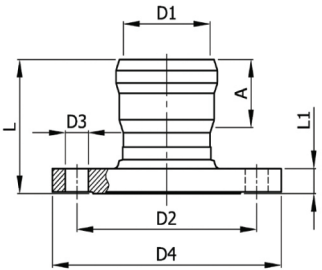

### PUSH-FIT LONG EXPANSION SOCKET

SERIES NUMBER	PIPE SIZE NOM.	D1 PIPE O.D.	B	L	WT LBS
JF-6570	1½"	1.7 (42)	2.8 (70)	4.7 (120)	.31
JF-6572	2"	2.1 (53)	3.7 (95)	6.1 (155)	.51
JF-6574	3"	2.9 (73)	5.5 (140)	8.1 (205)	1.1
JF-6576	4"	4.0 (102)	5.9 (150)	9.4 (240)	2.1
JF-6580	6"	6.3 (159)	6.7 (170)	11.2 (285)	3.3
JF-6582	8"	8.6 (219)	9.8 (250)	15.7 (400)	10.6

### PUSH-FIT 150# FEMALE FLANGE ADAPTER

SERIES NUMBER	PIPE SIZE NOM.	D1 PIPE O.D.	D2	D3	D4	A - MIN INSERT DEPTH	L	L1	WT LBS
JF-9000	1½"	1.7 (42)	3.9 (98)	.63 (16)	5.0 (127)	1.2 (30)	2.8 (71)	.69 (18)	4.2
JF-9002	2"	2.1 (53)	4.7 (121)	.75 (19)	6.0 (152)	1.5 (38)	3.1 (80)	.75 (19)	5.1
JF-9005	3"	2.9 (73)	6.0 (152)	.75 (19)	7.5 (191)	2.2 (55)	4.0 (101)	.87 (22)	7.9
JF-9006	4"	4.0 (102)	7.5 (191)	.75 (19)	9.0 (229)	2.8 (70)	4.6 (118)	.94 (24)	13.2
JF-9010	6"	6.3 (159)	9.5 (241)	.87 (22)	11.0 (279)	3.1 (80)	5.2 (131)	1.0 (25)	19.8
JF-9012	8"	8.6 (219)	11.8 (299)	.87 (22)	13.5 (343)	4.7 (120)	6.9 (175)	1.1 (29)	29.7

### PUSH-FIT 150# MALE FLANGE ADAPTER

SERIES NUMBER	PIPE SIZE NOM.	D1 PIPE O.D.	D2	D3	D4	L	L1	WT LBS
JF-9016	1½"	1.7 (42)	3.9 (98)	.63 (16)	5.0 (127)	2.5 (65)	.69 (18)	4.2
JF-9018	2"	2.1 (53)	4.7 (121)	.75 (19)	6.0 (152)	3.0 (76)	.75 (19)	5.1
JF-9021	3"	2.9 (73)	6.0 (152)	.75 (19)	7.5 (191)	3.9 (99)	.87 (22)	7.9
JF-9022	4"	4.0 (102)	7.5 (191)	.75 (19)	9.0 (229)	5.2 (131)	.94 (24)	13.2
JF-9026	6"	6.3 (159)	9.5 (241)	.87 (22)	11.0 (279)	6.8 (173)	1.0 (25)	19.8
JF-9028	8"	8.6 (219)	11.8 (299)	.87 (22)	13.5 (343)	8.1 (206)	1.1 (29)	29.7