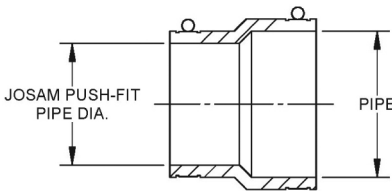

ADJUSTABLE PIPE HANGER

SERIES NUMBER	PIPE SIZE NOM.
JA-3020	1½"
JA-3022	2"
JA-3024	3"
JA-3026	4"
JA-3030	6"
JA-3032	8"

NON-ADJUSTABLE PIPE HANGER

SERIES NUMBER	PIPE SIZE NOM.
JA-3040	1½"
JA-3042	2"
JA-3044	3"
JA-3046	4"
JA-3050	6"
JA-3052	8"

PIPE LUBRICANT

SERIES NUMBER
JA-3100

TRANSITION COUPLING

SERIES NUMBER	PUSH-FIT	PIPE	SHIELD
JA-4100	1½"	1½" Copper	
JA-4101	1½"	1½" NH/Sch40/Glass	
JA-4200	2"	2" NH/SV/Copper	
JA-4201	2"	2" NH/SV/XH/Sch40/Glass	X
JA-4300	3"	3" NH/SV/XH/Sch40/Glass	X
JA-4301	3"	3" Copper	X
JA-4400	4"	4" NH/SV/XH/Sch40/Glass	X
JA-4401	4"	4" Copper	
JA-4600	6"	6" NH/SV/XH/Sch40/Glass	X
JA-4601	6"	6" Copper	X
JA-4602	6"	6" Glass	X
JA-4800	8"	8" NH/SV/Sch40	X
JA-4801	8"	8" Copper	X

Each coupling is provided with an elastomeric PVC coupling and 300 Series SS shield where noted