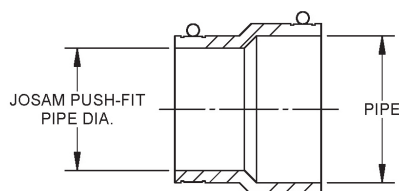

PIPE LUBRICANT

SERIES NUMBER
JA-3100

TRANSITION COUPLING

SERIES NUMBER	PUSH-FIT Ø	PIPE	SHIELD
JA-4100	1-1/2"	1-1/2" Copper	
JA-4101	1-1/2"	1-1/2" NH/Sch40/Glass	
JA-4200	2"	2" NH/SV/Copper	
JA-4201	2"	2" NH/SV/XH/Sch40/Glass	X
JA-4300	3"	3" NH/SV/XH/Sch40/Glass	X
JA-4301	3"	3" Copper	X
JA-4400	4"	4" NH/SV/XH/Sch40/Glass	X
JA-4401	4"	4" Copper	
JA-4600	6"	6" NH/SV/XH/Sch40/Glass	X
JA-4601	6"	6" Copper	X
JA-4602	6"	6" Glass	X
JA-4800	8"	8" NH/SV/Sch40	X
JA-4801	8"	8" Copper	X

*Each coupling is provided with an elastomeric PVC coupling and 300 Series SS shield where noted

All dimensions in inches with millimeters in parentheses unless noted. 5" material available upon request.