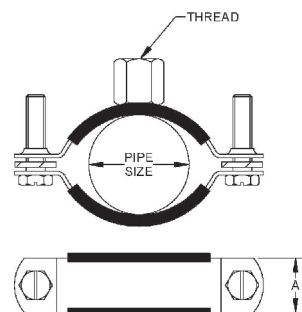

ADJUSTABLE PIPE HANGER

SERIES NUMBER	PIPE SIZE NOM.
JA-3020	1½
JA-3022	2
JA-3024	3
JA-3026	4
JA-3030	6
JA-3032	8

NON-ADJUSTABLE PIPE HANGER

SERIES NUMBER	PIPE SIZE NOM.
JA-3040	1½
JA-3042	2
JA-3044	3
JA-3046	4
JA-3050	6
JA-3052	8

PIPE LUBRICANT

SERIES NUMBER
JA-3100

TRANSITION COUPLING

SERIES NUMBER	PUSH-FIT Ø	PIPE	SHIELD
JA-4100	1-1/2"	1-1/2" Copper	
JA-4101	1-1/2"	1-1/2" NH/Sch40/Glass	
JA-4200	2"	2" NH/SV/Copper	
JA-4201	2"	2" NH/SV/XH/Sch40/Glass	X
JA-4300	3"	3" NH/SV/XH/Sch40/Glass	X
JA-4301	3"	3" Copper	X
JA-4400	4"	4" NH/SV/XH/Sch40/Glass	X
JA-4401	4"	4" Copper	
JA-4600	6"	6" NH/SV/XH/Sch40/Glass	X
JA-4601	6"	6" Copper	X
JA-4602	6"	6" Glass	X
JA-4800	8"	8" NH/SV/Sch40	X
JA-4801	8"	8" Copper	X

*Each coupling is provided with an elastomeric PVC coupling and 300 Series SS shield where noted

All dimensions in inches with millimeters in parentheses unless noted. 5" material available upon request.