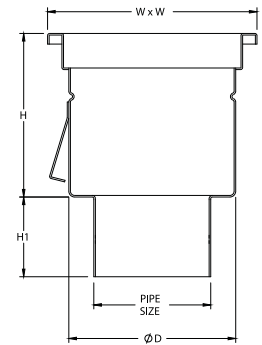

## 6x6 SQUARE TOP, 6" DEEP, NO-HUB OUTLET

SERIES NUMBER	PIPE SIZE NOM.	D	H	H1	W
41332	2"	4.3" 110mm	5.6" 142mm	2.6" 65mm	5.9" 150mm
41333	3"	4.3" 110mm	5.6" 142mm	2.6" 65mm	5.9" 150mm

## 8X8 SQUARE TOP, 6" DEEP, NO-HUB OUTLET

SERIES NUMBER	PIPE SIZE NOM.	D	H	H1	W
41432	2"	6.2" 157mm	6.1" 154mm	3.0" 75mm	7.8" 197mm
41433	3"	6.2" 157mm	6.1" 154mm	3.0" 75mm	7.8" 197mm
41434	4"	6.2" 157mm	6.1" 154mm	3.0" 75mm	7.8" 197mm

## 8X8 SQUARE TOP, 8" DEEP, NO-HUB OUTLET

SERIES NUMBER	PIPE SIZE NOM.	D	H	H1	W
41442	2"	6.2" 157mm	8.0" 204mm	3.0" 75mm	7.8" 197mm
41443	3"	6.2" 157mm	8.0" 204mm	3.0" 75mm	7.8" 197mm
41444	4"	6.2" 157mm	8.0" 205mm	3.0" 75mm	7.8" 197mm

## 10x10 SQUARE TOP, 6" DEEP, NO-HUB OUTLET

SERIES NUMBER	PIPE SIZE NOM.	D	H	H1	W
41532	2"	7.6" 193mm	6.1" 154mm	3.0" 75mm	9.7" 247mm
41533	3"	7.6" 193mm	6.1" 154mm	3.0" 75mm	9.7" 247mm
41534	4"	7.6" 193mm	6.1" 154mm	3.0" 75mm	9.7" 247mm