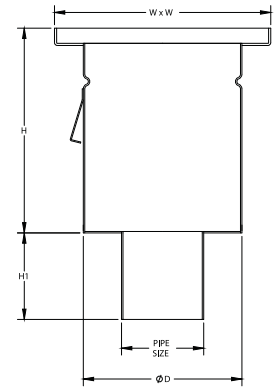

## 6x6 SQUARE TOP, 6" DEEP, NO-HUB OUTLET

SERIES NUMBER	PIPE SIZE NOM.	D	H	H1	W
41332	2"	4.3" 110mm	5.6" 142mm	2.6" 65mm	5.9" 150mm
41333	3"	4.3" 110mm	5.6" 142mm	2.6" 65mm	5.9" 150mm

## 8X8 SQUARE TOP, 6" DEEP, NO-HUB OUTLET

SERIES NUMBER	PIPE SIZE NOM.	D	H	H1	W
41432	2"	6.2" 157mm	6.1" 154mm	3.0" 75mm	7.8" 197mm
41433	3"	6.2" 157mm	6.1" 154mm	3.0" 75mm	7.8" 197mm
41434	4"	6.2" 157mm	6.1" 154mm	3.0" 75mm	7.8" 197mm

## 8X8 SQUARE TOP, 8" DEEP, NO-HUB OUTLET

SERIES NUMBER	PIPE SIZE NOM.	D	H	H1	W
41442	2"	6.2" 157mm	8.0" 204mm	3.0" 75mm	7.8" 197mm
41443	3"	6.2" 157mm	8.0" 204mm	3.0" 75mm	7.8" 197mm
41444	4"	6.2" 157mm	8.0" 205mm	3.0" 75mm	7.8" 197mm

## 10x10 SQUARE TOP, 6" DEEP, NO-HUB OUTLET

SERIES NUMBER	PIPE SIZE NOM.	D	H	H1	W
41532	2"	7.6" 193mm	6.1" 154mm	3.0" 75mm	9.7" 247mm
41533	3"	7.6" 193mm	6.1" 154mm	3.0" 75mm	9.7" 247mm
41534	4"	7.6" 193mm	6.1" 154mm	3.0" 75mm	9.7" 247mm