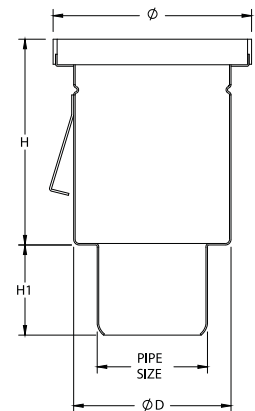

304 STAINLESS STEEL & REINFORCED PERFORATED GRATE PROVIDED STANDARD
FOR OPTIONS AND GRATE DETAILS SEE PAGE 12.