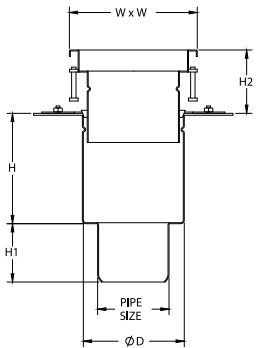

6x6 SQUARE ADJUSTABLE TOP, 10" MAXIMUM DEPTH, NO-HUB OUTLET

SERIES NUMBER	PIPE SIZE NOM.	D	H	H1	H2	W
43352	2"	5.4" 137 mm	5.7" 145mm	2.6" 65mm	2.0" - 5.1" 50mm - 130mm	5.9" 150mm
43353	3"	5.4" 137 mm	5.7" 145mm	2.6" 65mm	2.0" - 5.1" 50mm - 130mm	5.9" 150mm

8x8 SQUARE ADJUSTABLE TOP, 10" MAXIMUM DEPTH, NO-HUB OUTLET

SERIES NUMBER	PIPE SIZE NOM.	D	H	H1	H2	W
43452	2"	6.2" 157mm	6.7" 170mm	3.0" 75mm	2.0" - 3.9" 50mm - 100 mm	7.8" 197mm
43453	3"	6.2" 157mm	6.7" 170mm	3.0" 75mm	2.0" - 3.9" 50mm - 100 mm	7.8" 197mm
43454	4"	6.2" 157mm	6.7" 170mm	3.0" 75mm	2.0" - 3.9" 50mm - 100 mm	7.8" 197mm

Available with Side Outlet, -SO

10x10 SQUARE ADJUSTABLE TOP, 14" MAXIMUM DEPTH, NO-HUB OUTLET

SERIES NUMBER	PIPE SIZE NOM.	D	H	H1	H2	W
43572	2"	7.6" 193mm	8.3" 210mm	3.0" 75mm	2.0" - 6.3" 50mm - 160mm	9.7" 247mm
43573	3"	7.6" 193mm	8.3" 210mm	3.0" 75mm	2.0" - 6.3" 50mm - 160mm	9.7" 247mm
43574	4"	7.6" 193mm	8.3" 210mm	3.0" 75mm	2.0" - 6.3" 50mm - 160mm	9.7" 247mm

Available with Side Outlet, -SO

12x12 SQUARE ADJUSTABLE TOP, 14" MAXIMUM DEPTH, NO-HUB OUTLET

SERIES NUMBER	PIPE SIZE NOM.	D	H	H1	H2	W
43673	3"	10.0" 255mm	8.3" 210mm	3.7" 95mm	2.0" - 6.3" 50mm - 160mm	11.7" 297mm
43674	4"	10.0" 255mm	8.3" 210mm	3.7" 95mm	2.0" - 6.3" 50mm - 160mm	11.7" 297mm
43676	6"	10.0" 255mm	8.3" 210mm	3.7" 95mm	2.0" - 6.3" 50mm - 160mm	11.7" 297mm