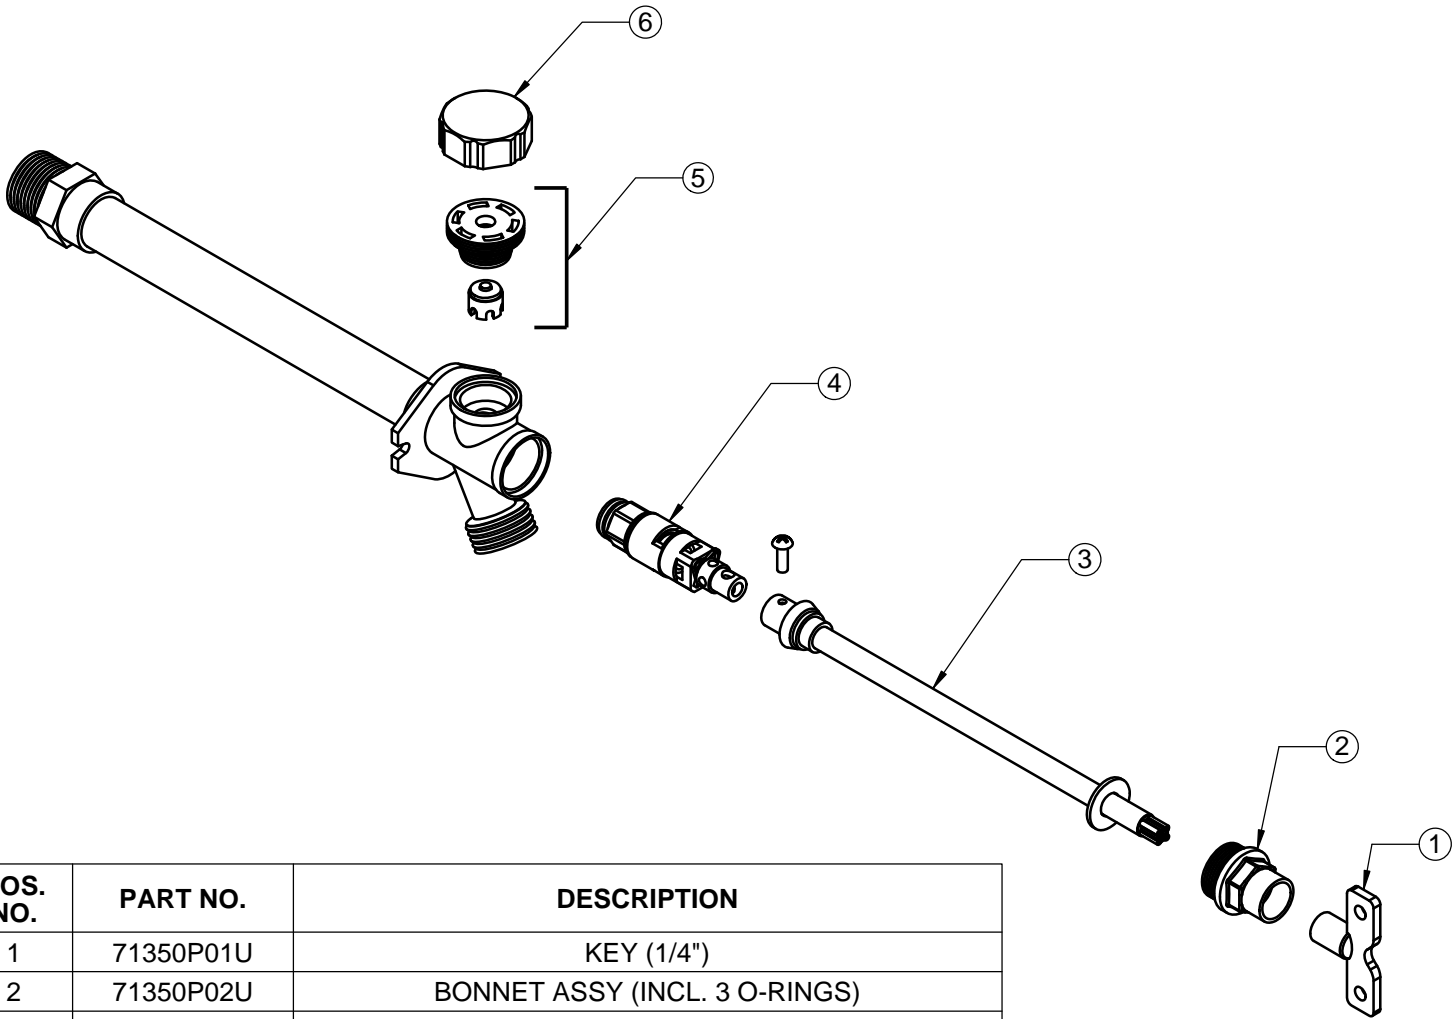

WARNING: Cancer and Reproductive Harm - www.p65warnings.ca.gov

SPECIFICATION:

**HYDRANT
REPLACEMENT PARTS**

JOSAM SERIES 71350 REPLACEMENT PARTS GUIDE.

SERIES

71350

POS. NO.	PART NO.	DESCRIPTION
1	71350P01U	KEY (1/4")
2	71350P02U	BONNET ASSY (INCL. 3 O-RINGS)
3	SEE TABLE	STEM TUBE ASSY (INCL. WASHER, SEAL, SCREW)
4	71350P04U	VALVE ASSY (INCL. 2 O-RINGS)
5	71350P05U	VACUUM BREAKER ASSY
6	71350P06U	VACUUM BREAKER CAP

POS. NO. 3 - STEM TUBE ASSY - PART NOS.

71350 MODEL	71300 MODEL	A DIM. [mm]	PART NO.
71350-MC-QTR	71300-6-QTR	3-5/8" [92]	09600B
71350-4-QTR	71300-7-QTR	4-5/8" [117]	09600C
71350-6-QTR	71300-9-QTR	6-5/8" [168]	09600D
71350-8-QTR	71300-11-QTR	8-5/8" [219]	09600E
71350-10-QTR	71300-13-QTR	10-5/8" [270]	09600F
71350-12-QTR	71300-15-QTR	12-5/8" [321]	09600G
71350-14-QTR	71300-17-QTR	14-5/8" [371]	09600H