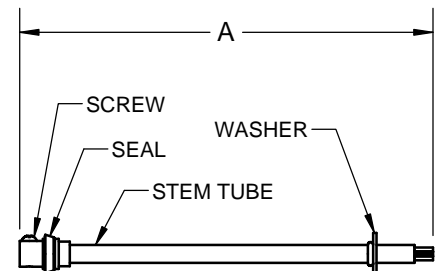

WARNING: Cancer and Reproductive Harm - www.p65warnings.ca.gov

SPECIFICATION:

**HYDRANT
REPLACEMENT PARTS**

JOSAM SERIES 71350 REPLACEMENT PARTS GUIDE.

SERIES

71350

POS. NO.	PART NO.	DESCRIPTION
1	71350P01U	KEY (1/4")
2	71350P02U	BONNET ASSY (INCL. 3 O-RINGS)
3	SEE TABLE	STEM TUBE ASSY (INCL. WASHER, SEAL, SCREW)
4	71350P04U	VALVE ASSY (INCL. 2 O-RINGS)
5	71350P05U	VACUUM BREAKER ASSY
6	71350P06U	VACUUM BREAKER CAP

POS. NO. 3 - STEM TUBE ASSY - PART NOS.

71350 MODEL	71300 MODEL	A DIM. [mm]	PART NO.
71350-MC-QTR	71300-6-QTR	3-5/8" [92]	09600B
71350-4-QTR	71300-7-QTR	4-5/8" [117]	09600C
71350-6-QTR	71300-9-QTR	6-5/8" [168]	09600D
71350-8-QTR	71300-11-QTR	8-5/8" [219]	09600E
71350-10-QTR	71300-13-QTR	10-5/8" [270]	09600F
71350-12-QTR	71300-15-QTR	12-5/8" [321]	09600G
71350-14-QTR	71300-17-QTR	14-5/8" [371]	09600H