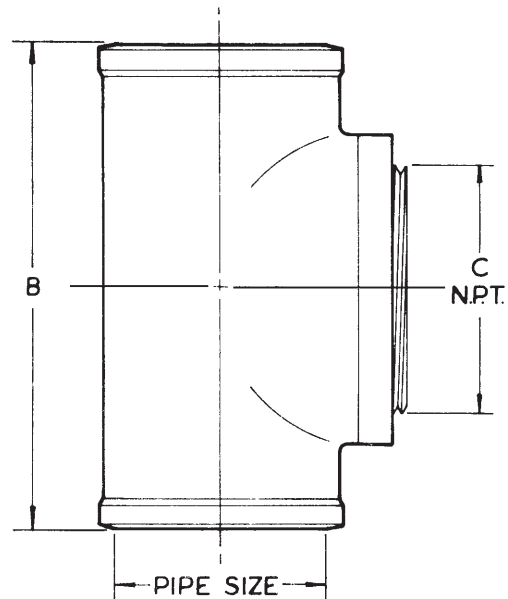

TYPE NO.	PIPE SIZE	B	C X C	LBS.
58642-CO2	2	1-1/2	7 x 7	7
58642-CO3	3	2-1/2	7 x 7	8
58642-CO4	4	3-1/2	7 x 7	10
58644-CO6	6	5-1/2	9 x 9	16

58640-COT SERIES

TYPE NO.	PIPE SIZE	B	C	D	E	F X F	LBS.
58642-COT2	2	4-1/4	1-3/4	6-3/8	2	7 x 7	14
58642-COT3	3	5-1/4	2-1/2	7-3/4	3	7 x 7	17
58642-COT4	4	6	3-1/2	8-7/8	4	7 x 7	23
58644-COT6	6	7	4-1/2	12-1/2	6	9 x 9	38

Available Options

- 19 Plug Tapped for Center Screw
- 20 Raised Head Bronze Plug
- 31 Galvanized Cast Iron Parts

OUTLET:

- Z No-Hub Outlet

FOR OUTLET TYPE SPECIFY -Z

TYPE NO.	PIPE SIZE	B	C	LBS.
58902	2	1-3/4	1-1/2	2
58903	3	1-3/4	2-1/2	2
58904	4	1-3/4	3-1/2	3
58906	6	3-3/4	5	7

58910 SERIES

NO-HUB CLEANOUT TEE WITH PLUG

APPLICATION

For use in concealed walls with no-hub pipe.

SPECIFICATION

JOSAM 58910 Series coated cast iron Cleanout Tee, no-hub connection and bronze plug.

Available Options

- 19 Plug Tapped for Center Screw
- 20 Raised Head Bronze Plug
- 31 Galvanized Cast Iron Parts

OUTLET:

- Z No-Hub Outlet

FOR OUTLET TYPE SPECIFY -Z

TYPE NO.	PIPE SIZE	B	C	LBS.
58912	2	6-3/8	2	5
58913	3	7-3/4	3	8
58914	4	8-7/8	4	12
58916	6	12-1/2	6	20