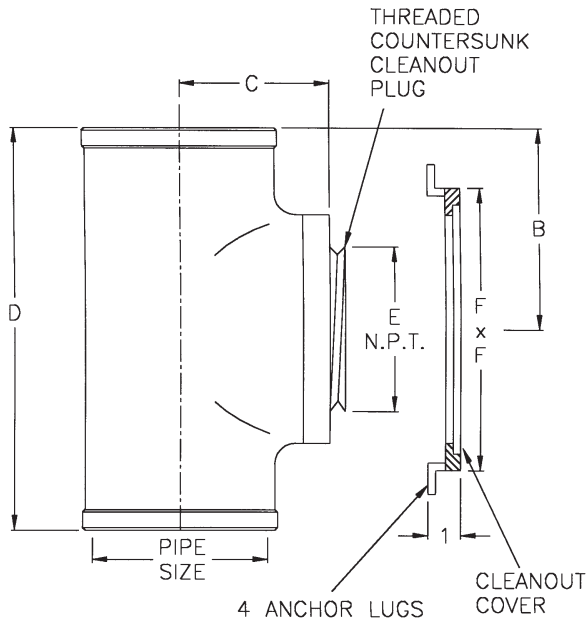

TYPE NO.	PIPE SIZE	B	C	D	E	F	LBS.
58614-COT2	2	4-1/4	1-3/4	6-3/8	2	6	13
58614-COT3	3	5-1/4	3-1/2	7-3/4	3	6	16
58614-COT4	4	6	3-1/2	8-7/8	4	6	22
58616-COT6	6	7	4-1/2	12-1/2	6	8-1/4	37

TYPE NO.	PIPE SIZE	B	C X C	LBS.
58631-CO2	2	1-1/2	8 x 8	9
58631-CO3	3	2-1/2	8 x 8	9
58631-CO4	4	3-1/2	8 x 8	11
58632-CO6	6	5-1/2	12 x 12	20

58630-COT SERIES

58640-CO SERIES

TYPE NO.	PIPE SIZE	B	C	D	E	F X F	LBS.
58631-COT2	2	4-1/4	1-3/4	6-3/8	2	8 x 8	16
58631-COT3	3	5-1/4	2-1/2	7-3/4	3	8 x 8	19
58631-COT4	4	6	3-1/2	8-7/8	4	8 x 8	25
58632-COT6	6	7	4-1/2	12-1/2	6	12 x 12	42

TYPE NO.	PIPE SIZE	B	C X C	LBS.
58642-CO2	2	1-1/2	7 x 7	7
58642-CO3	3	2-1/2	7 x 7	8
58642-CO4	4	3-1/2	7 x 7	10
58644-CO6	6	5-1/2	9 x 9	16

58640-COT SERIES

TYPE NO.	PIPE SIZE	B	C	D	E	F X F	LBS.
58642-COT2	2	4-1/4	1-3/4	6-3/8	2	7 x 7	14
58642-COT3	3	5-1/4	2-1/2	7-3/4	3	7 x 7	17
58642-COT4	4	6	3-1/2	8-7/8	4	7 x 7	23
58644-COT6	6	7	4-1/2	12-1/2	6	9 x 9	38

- 19 Plug Tapped for Center Screw
- 20 Raised Head Bronze Plug
- 31 Galvanized Cast Iron Parts

OUTLET:

- Z No-Hub Outlet

FOR OUTLET TYPE SPECIFY -Z

TYPE NO.	PIPE SIZE	B	C	LBS.
58912	2	6-3/8	2	5
58913	3	7-3/4	3	8
58914	4	8-7/8	4	12
58916	6	12-1/2	6	20