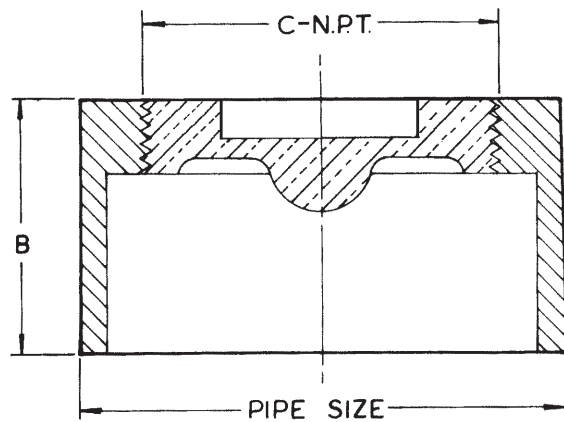

TYPE NO.	PIPE SIZE	B	C X C	LBS.
58642-CO2	2	1-1/2	7 x 7	7
58642-CO3	3	2-1/2	7 x 7	8
58642-CO4	4	3-1/2	7 x 7	10
58644-CO6	6	5-1/2	9 x 9	16

58640-COT SERIES

TYPE NO.	PIPE SIZE	B	C	D	E	F X F	LBS.
58642-COT2	2	4-1/4	1-3/4	6-3/8	2	7 x 7	14
58642-COT3	3	5-1/4	2-1/2	7-3/4	3	7 x 7	17
58642-COT4	4	6	3-1/2	8-7/8	4	7 x 7	23
58644-COT6	6	7	4-1/2	12-1/2	6	9 x 9	38

58900 SERIES

NO-HUB CLEANOUT FERRULE

APPLICATION

For use in unfinished areas not subject to traffic.

SPECIFICATION

JOSAM 58900 Series coated cast iron Cleanout Ferrule with no-hub connection and bronze countersunk plug.

Available Options

- 19 Plug Tapped for Center Screw
- 20 Raised Head Bronze Plug
- 31 Galvanized Cast Iron Parts

OUTLET:

- Z No-Hub Outlet

FOR OUTLET TYPE SPECIFY -Z

TYPE NO.	PIPE SIZE	B	C	LBS.
58902	2	1-3/4	1-1/2	2
58903	3	1-3/4	2-1/2	2
58904	4	1-3/4	3-1/2	3
58906	6	3-3/4	5	7

- 19 Plug Tapped for Center Screw
- 20 Raised Head Bronze Plug
- 31 Galvanized Cast Iron Parts

OUTLET:

- Z No-Hub Outlet

FOR OUTLET TYPE SPECIFY -Z

TYPE NO.	PIPE SIZE	B	C	LBS.
58912	2	6-3/8	2	5
58913	3	7-3/4	3	8
58914	4	8-7/8	4	12
58916	6	12-1/2	6	20