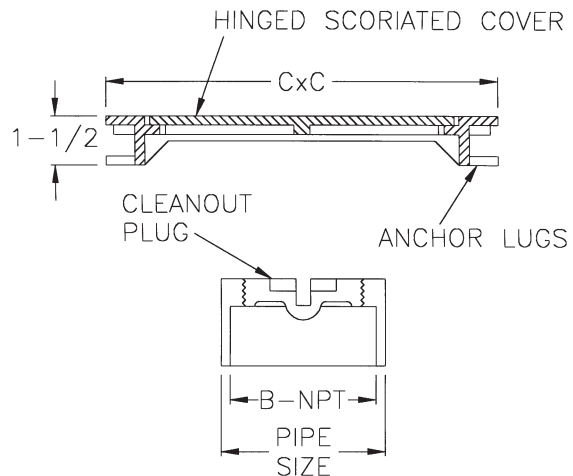

58600-COT SERIES

58610-CO SERIES

TYPE NO.	PIPE SIZE	B	C	D	E	F	LBS.
58604-COT2	2	4-1/4	1-3/4	6-3/8	2	5-3/8	11
58604-COT3	3	5-1/4	2-1/2	7-3/4	3	5-3/8	14
58604-COT4	4	6	3-1/2	8-7/8	4	5-3/8	20
58608-COT6	6	7	4-1/2	12-1/2	6	10-5/8	34

TYPE NO.	PIPE SIZE	B	C	E	F	LBS.
58614-CO2	2	1-1/2	4-5/8	6	5-1/2	6
58614-CO3	3	2-1/2	4-5/8	6	5-1/2	7
58614-CO4	4	3-1/2	4-5/8	6	5-1/2	9
58616-CO6	6	5-1/2	6-3/4	8-1/4	7-3/4	15

58610-COT SERIES

58630-CO SERIES

TYPE NO.	PIPE SIZE	B	C	D	E	F	LBS.
58614-COT2	2	4-1/4	1-3/4	6-3/8	2	6	13
58614-COT3	3	5-1/4	3-1/2	7-3/4	3	6	16
58614-COT4	4	6	3-1/2	8-7/8	4	6	22
58616-COT6	6	7	4-1/2	12-1/2	6	8-1/4	37

TYPE NO.	PIPE SIZE	B	C X C	LBS.
58631-CO2	2	1-1/2	8 x 8	9
58631-CO3	3	2-1/2	8 x 8	9
58631-CO4	4	3-1/2	8 x 8	11
58632-CO6	6	5-1/2	12 x 12	20

58900 SERIES

NO-HUB CLEANOUT FERRULE

APPLICATION

For use in unfinished areas not subject to traffic.

SPECIFICATION

JOSAM 58900 Series coated cast iron Cleanout Ferrule with no-hub connection and bronze countersunk plug.